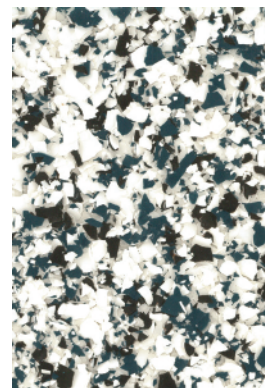

# DECORATIVE MOSAIC EPOXY FLOORS

TL80

1/16" "D" Size

1/4"

TL81

1/16" "D" Size

1/4"

TL82

1/16" "D" Size

1/4"

TL83

1/16" "D" Size

1/4"

TL84

1/16" "D" Size

1/4"

TL85

1/16" "D" Size

1/4"