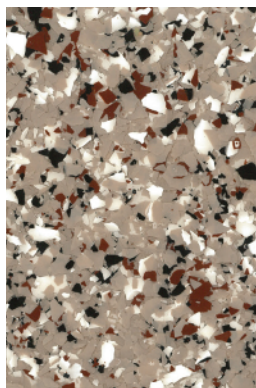

# DECORATIVE MOSAIC EPOXY FLOORS

TL80

1/16" "D" Size

1/4"

TL81

1/16" "D" Size

1/4"

TL82

1/16" "D" Size

1/4"

TL83

1/16" "D" Size

1/4"

TL84

1/16" "D" Size

1/4"

TL85

1/16" "D" Size

1/4"

# DECORATIVE MOSAIC EPOXY FLOORS

CU10

1/16" "D" Size

1/4"

CU11

1/16" "D" Size

1/4"

CU12