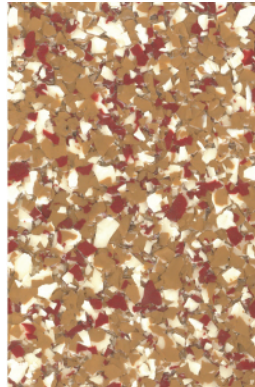

TL85

1/16" "D" Size

1/4"

# DECORATIVE MOSAIC EPOXY FLOORS

CU10

1/16" "D" Size

1/4"

CU11

1/16" "D" Size

1/4"

CU12